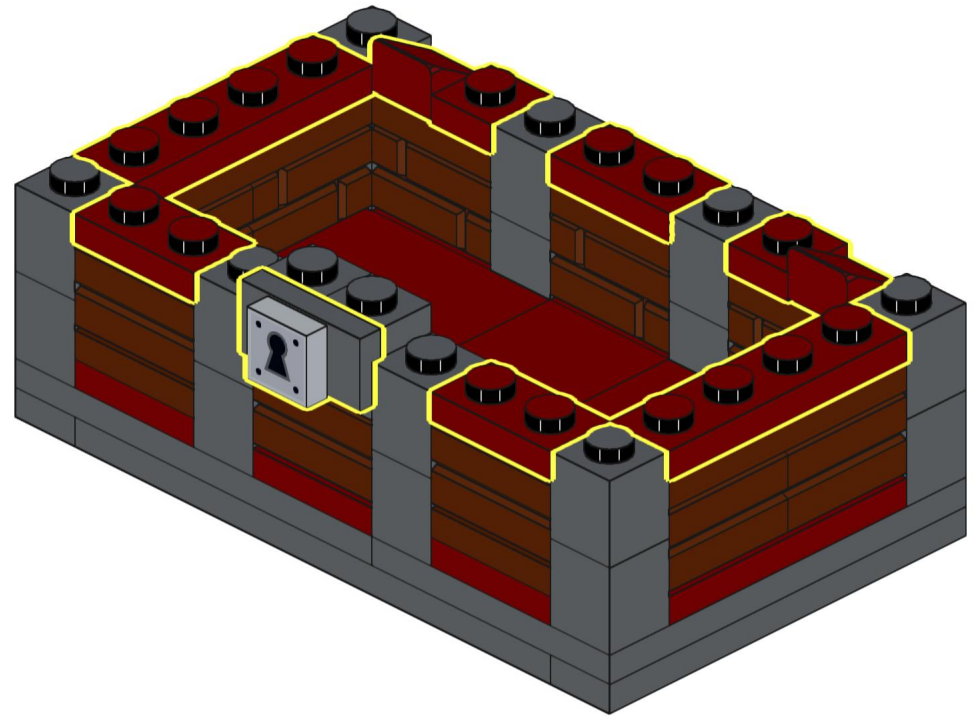

Instructions to Build an Upscaled
LEGO TREASURE CHEST

Designed for BrickNerd by
SEAN MAYO

3

4

5

6

7

8