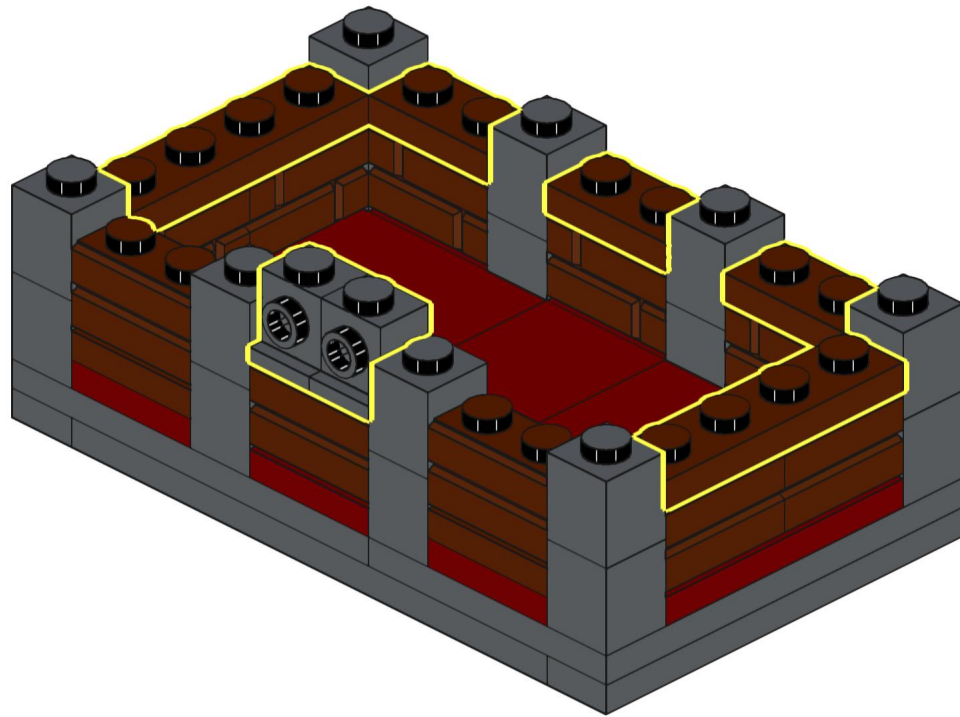

Instructions to Build an Upscaled
LEGO TREASURE CHEST

Designed for BrickNerd by
SEAN MAYO

3

4

5

6

7

8

17

18

19

20

21

22

23

24