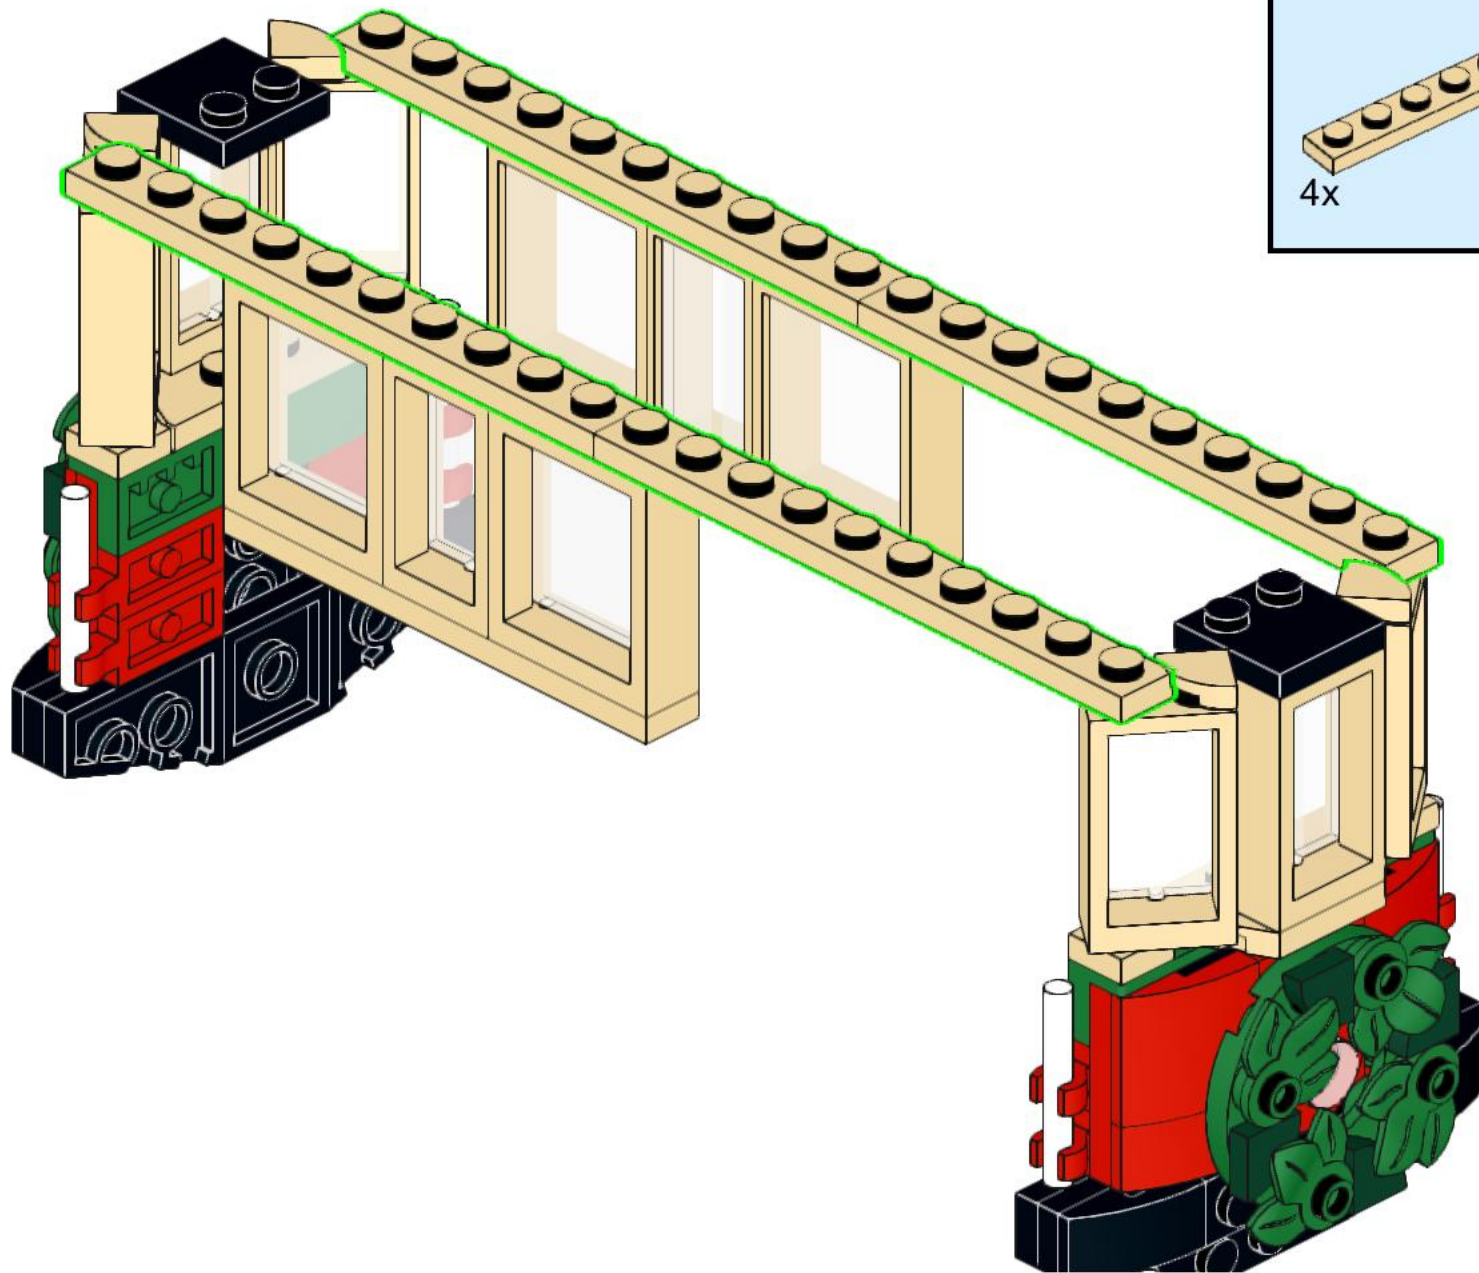

22

23

Attach the side window
assemblies during the Tram Set
Instruction Step 69

24

25

26

27

28

Note: These Main. St. Tram signs are attached to the Bottom front and back edge of the roof (not shown).

4x
11477
Black

4x
43723
Black

2x
18980
Black

4x
15068
Red

8x
6636
Red

2x
99781
Black

4x
43722
Black