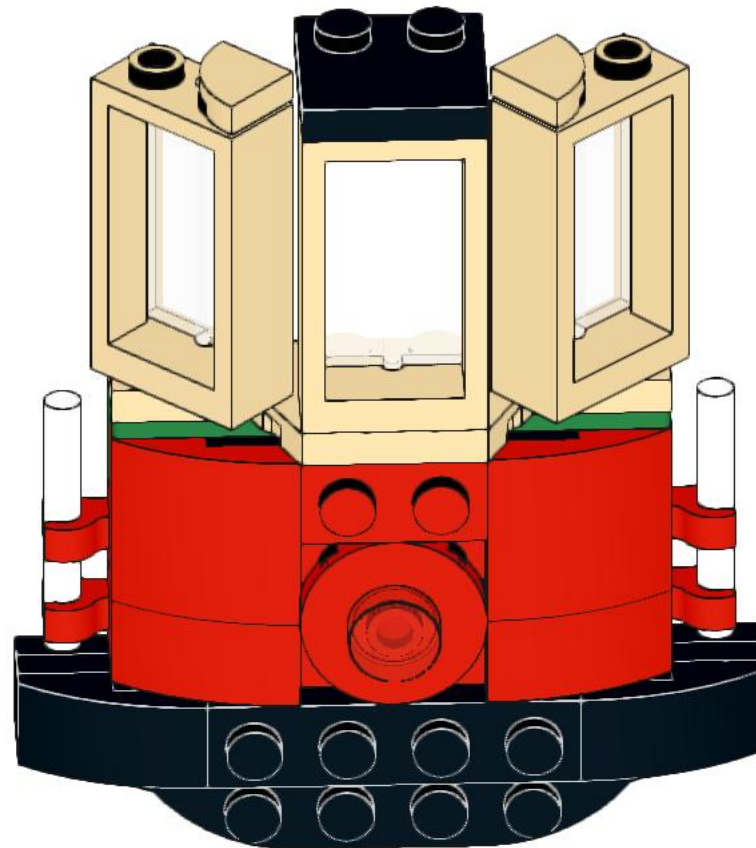

WINTER VILLAGE SET 10308 TRAM MODIFICATION INSTRUCTIONS

MODIFICATIONS BY LUMBLEBRICKS.COM

1

2

3

4

5

6

15

16

17

18

19

20

Attach the Front and Back assemblies of the Tram during the Set Instruction Step 57 and skip

21

Note: These Main. St. Tram signs are attached to the Bottom front and back edge of the roof (not shown).

4x
11477
Black

4x
43723
Black

2x
18980
Black

4x
15068
Red

8x
6636
Red

2x
99781
Black

4x
43722
Black