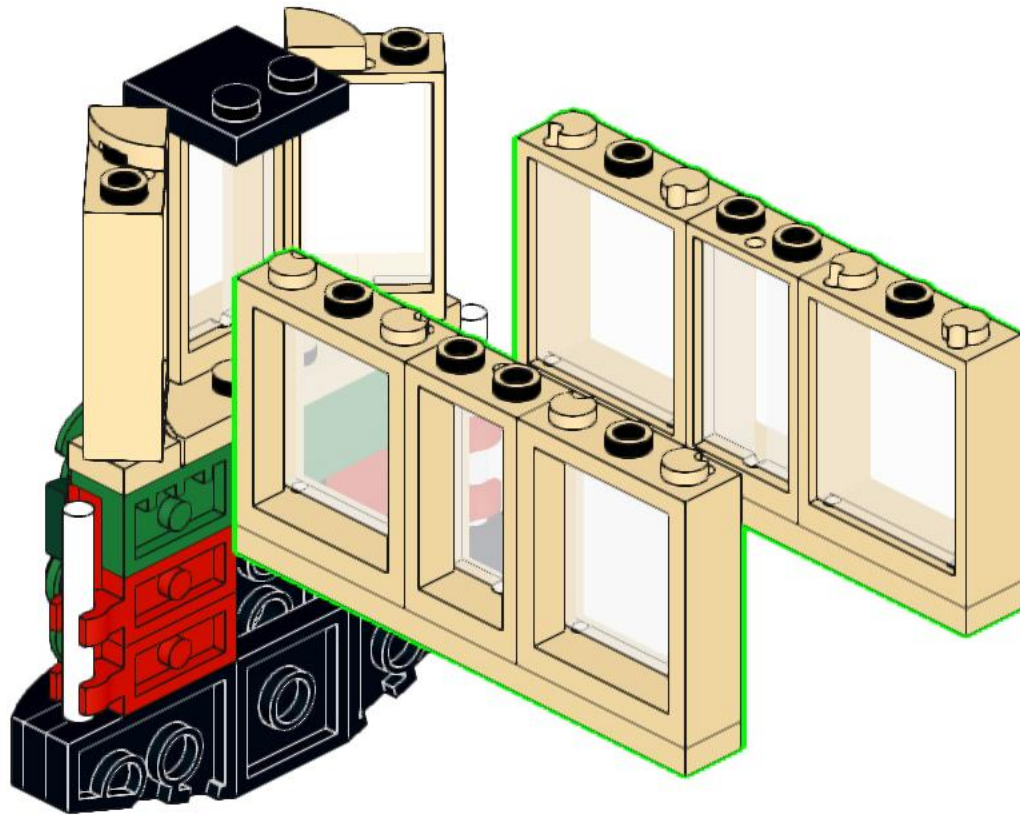

15

16

17

18

19

20

Attach the Front and Back assemblies of the Tram during the Set Instruction Step 57 and skip

21

22

23

Attach the side window
assemblies during the Tram Set
Instruction Step 69

24

25

26

27

28

Note: These Main. St. Tram signs are attached to the Bottom front and back edge of the roof (not shown).

4x
11477
Black

4x
43723
Black

2x
18980
Black

4x
15068
Red

8x
6636
Red

2x
99781
Black

4x
43722
Black