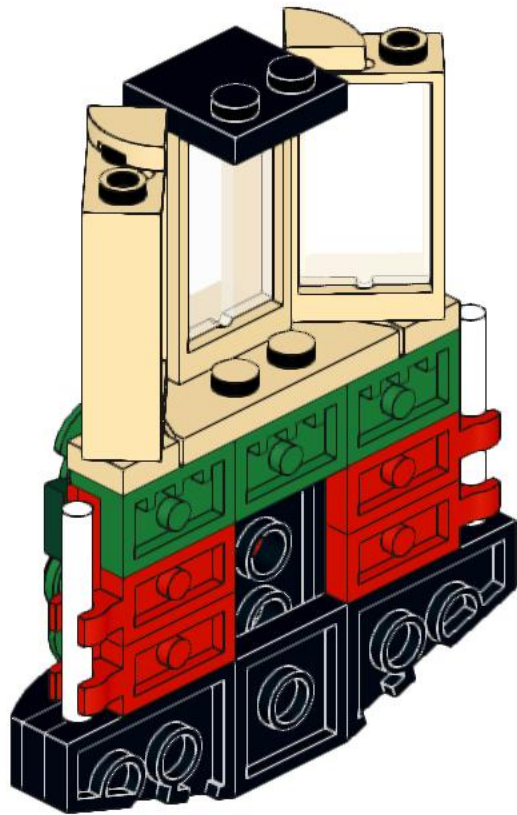

15

16

17

18

19

20

Attach the Front and Back assemblies of the Tram during the Set Instruction Step 57 and skip

21

22

23

Attach the side window
assemblies during the Tram Set
Instruction Step 69

24

25

26

27

28

Note: These Main. St. Tram signs are attached to the Bottom front and back edge of the roof (not shown).

4x
11477
Black

4x
43723
Black

2x
18980
Black

4x
15068
Red

8x
6636
Red

2x
99781
Black

4x
43722
Black