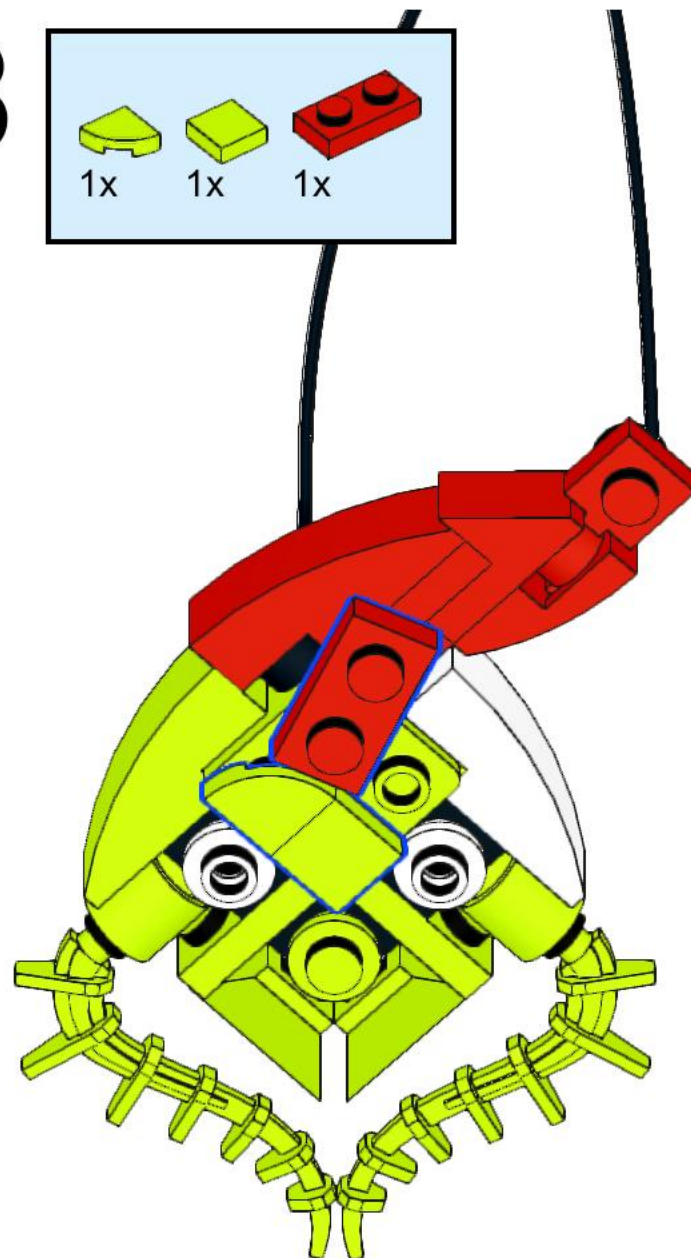

The
Grinch
Ornament
Instructions

36 parts

HumbleBricks Designs

Parts List

1x
6541, 11

3x
4733, 11

Use any length of string with studs on ends that is appropriate for your needs. String shown is 21L in length. Part 63141 that contains grips is the same length and much cheaper to obtain.

11

12

13

14

15

16

17

18