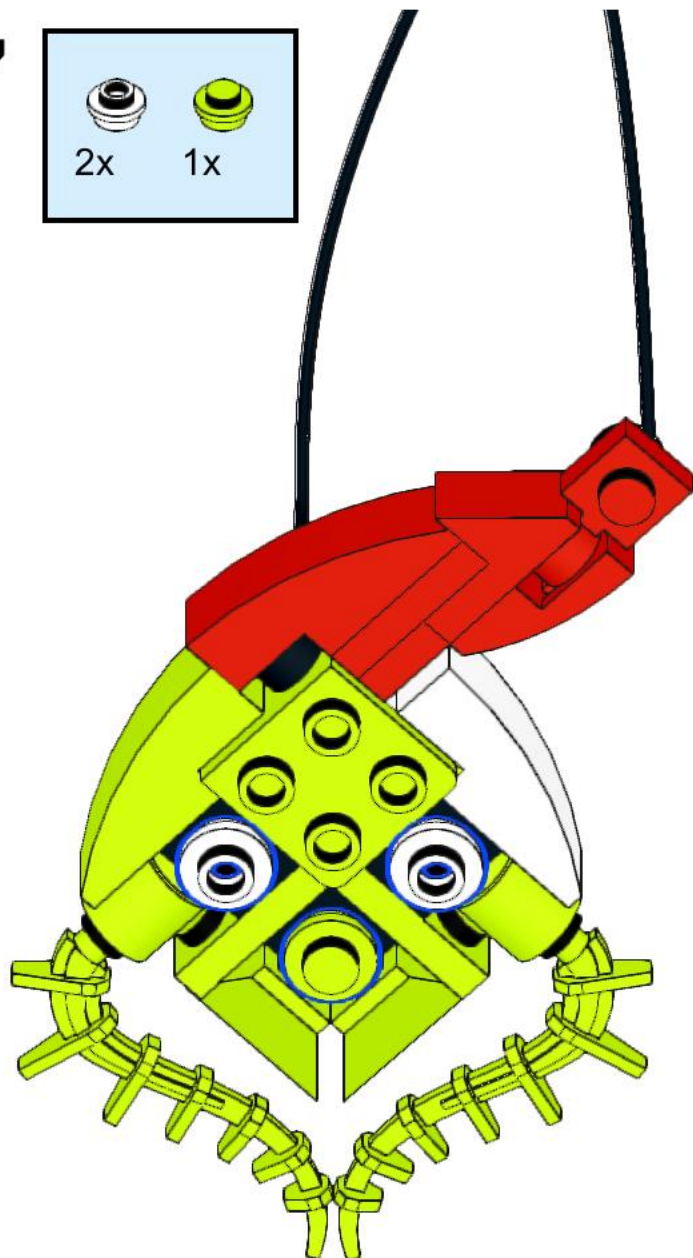

The
Grinch
Ornament
Instructions

36 parts

HumbleBricks Designs

Parts List

1x
6541, 11

3x
4733, 11

Use any length of string with studs on ends that is appropriate for your needs. String shown is 21L in length. Part 63141 that contains grips is the same length and much cheaper to obtain.

11

12

13

14

15

16

17

18