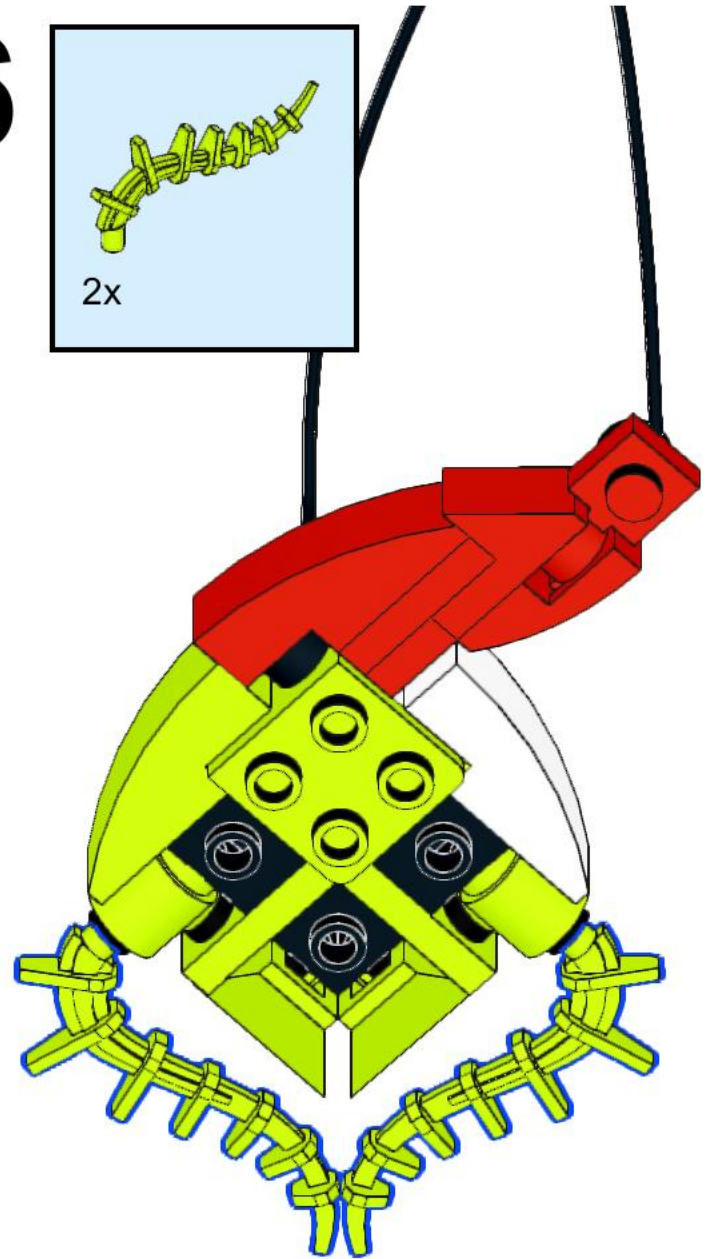

The
Grinch
Ornament
Instructions

36 parts

HumbleBricks Designs

Parts List

1x
6541, 11

3x
4733, 11

Use any length of string with studs on ends that is appropriate for your needs. String shown is 21L in length. Part 63141 that contains grips is the same length and much cheaper to obtain.

11

12

13

14

15

16

17

18