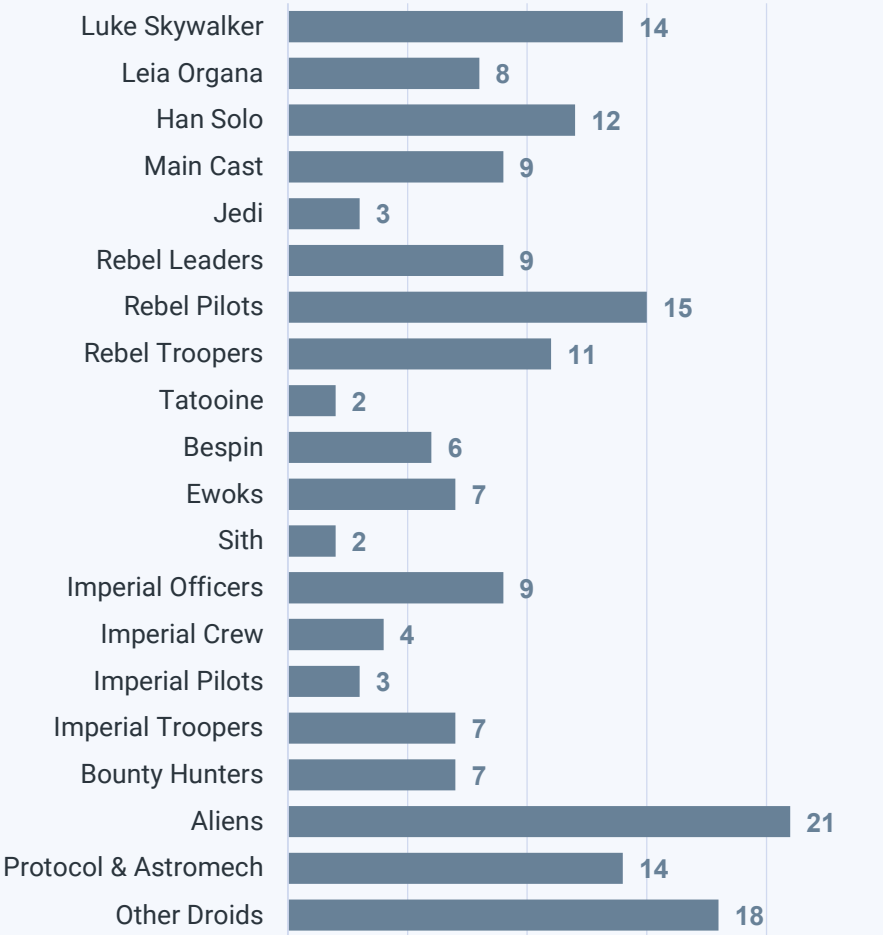

Unique Characters

Unique Original Trilogy Characters from LEGO Star Wars Minifigures

	Unique Characters	% Share	Minifigures	% Share
Luke Skywalker	14	8%	50	9%
Leia Organa	8	4%	25	5%
Han Solo	12	7%	39	7%
Main Cast	9	5%	31	6%
Jedi	3	2%	14	3%
Rebel Leaders	9	5%	11	2%
Rebel Pilots	15	8%	39	7%
Rebel Troopers	11	6%	41	8%
Tatooine	2	1%	3	1%
Bespin	6	3%	10	2%
Ewoks	7	4%	11	2%
Sith	2	1%	26	5%
Imperial Officers	9	5%	22	4%
Imperial Crew	4	2%	16	3%
Imperial Pilots	3	2%	21	4%
Imperial Troopers	7	4%	54	10%
Bounty Hunters	7	4%	25	5%
Aliens	21	12%	32	6%
Protocol & Astromech	14	8%	21	4%
Other Droids	18	10%	39	7%
	181	100%	530	100%

Unique Characters by Category